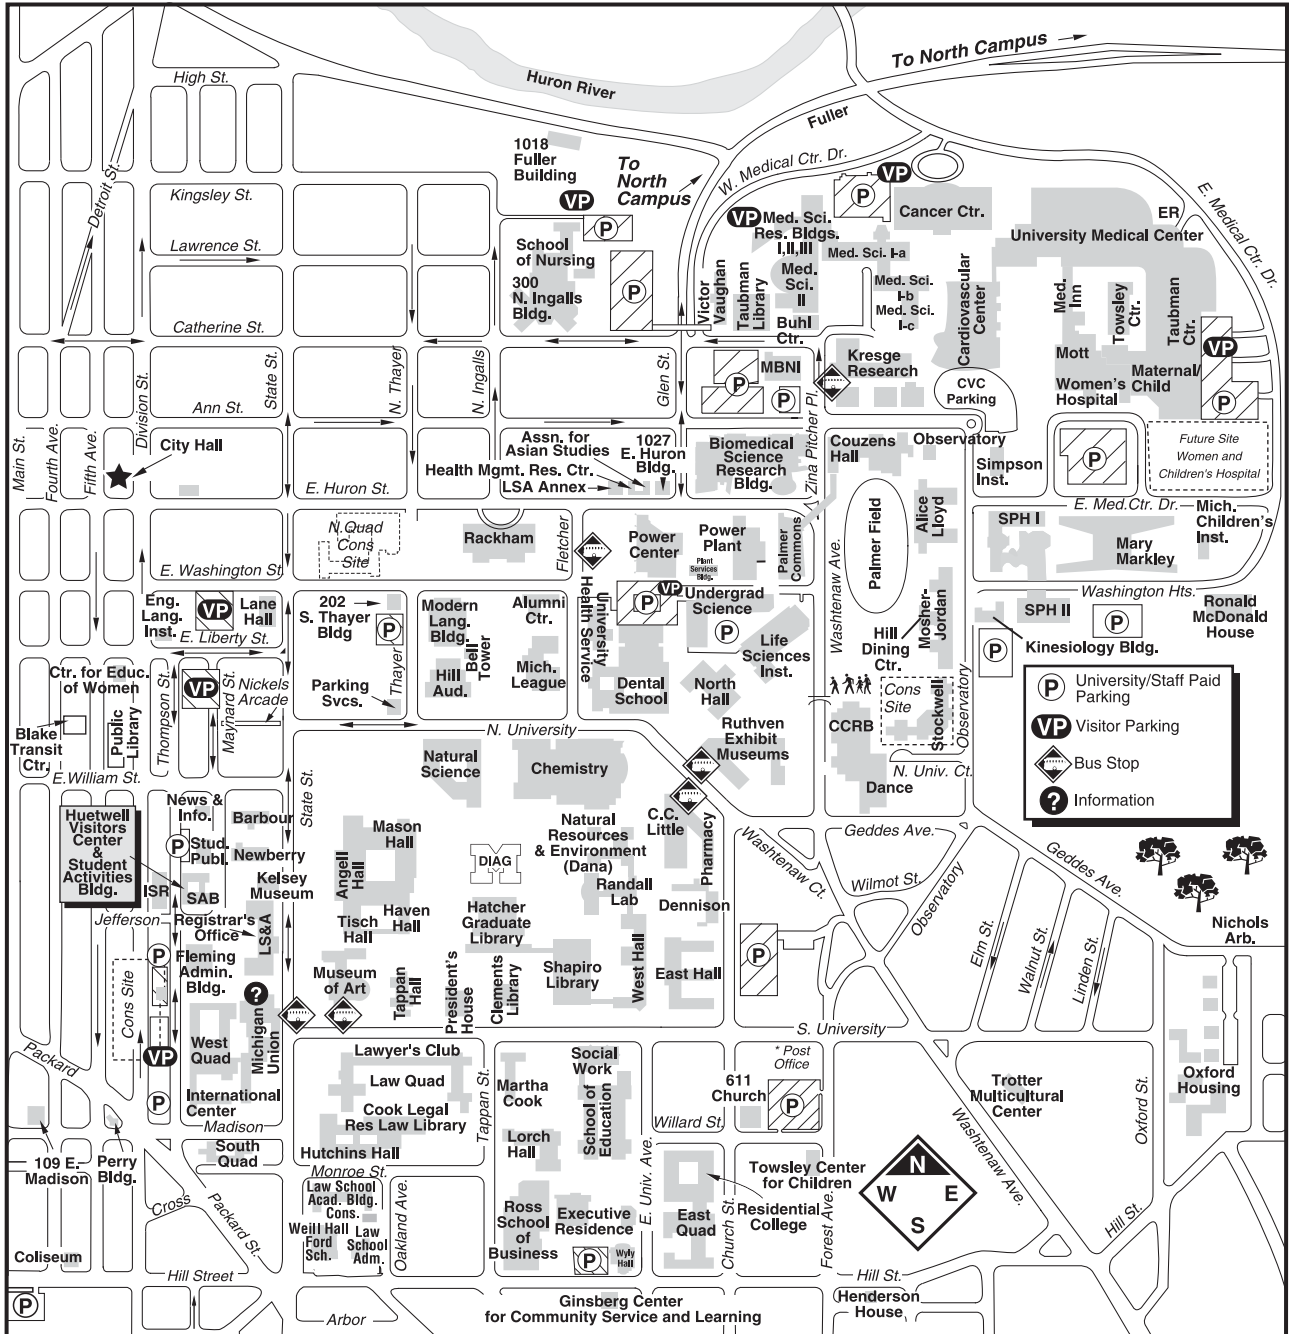

University of Michigan Central Campus

To Wolverine Tower
and I-94

ⓐ Campus Information Center,
(First floor, Michigan Union, 764-INFO)

© 2009 University of Michigan, MM&D.
For use information call 734-764-9270.