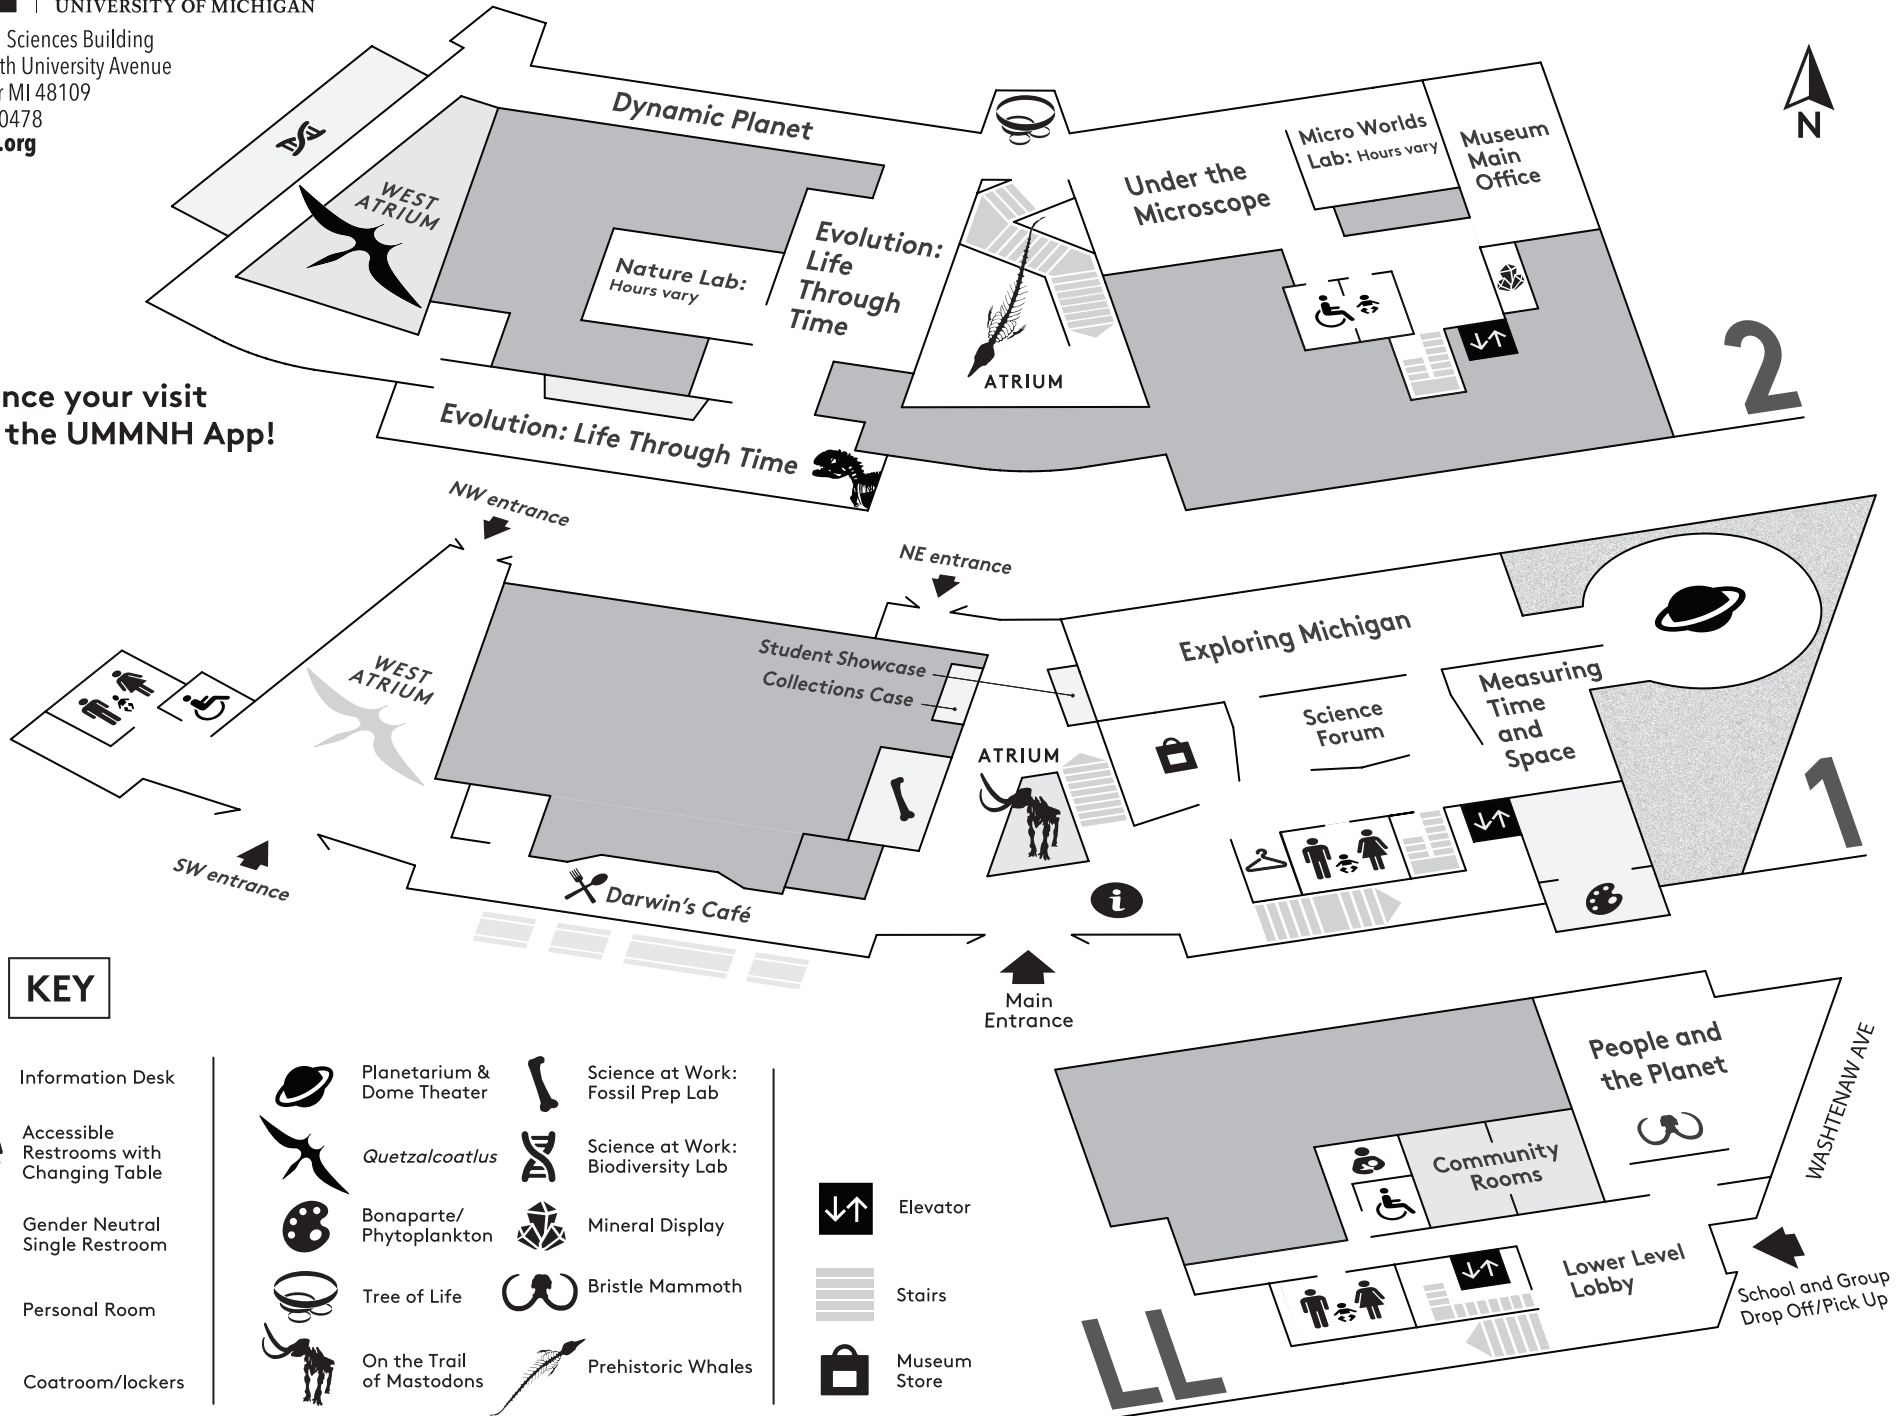

Biological Sciences Building  
1105 North University Avenue  
Ann Arbor MI 48109  
734-764-0478  
ummnh.org

Enhance your visit  
with the UMMNH App!

**KEY**

- |  |  |  |                            |  |                                   |
|--|--|--|----------------------------|--|-----------------------------------|
|  | Information Desk                         |  | Planetarium & Dome Theater |  | Science at Work: Fossil Prep Lab  |
|  | Accessible Restrooms with Changing Table |  | Quetzalcoatlus             |  | Science at Work: Biodiversity Lab |
|  | Gender Neutral Single Restroom           |  | Bonaparte/Phytoplankton    |  | Mineral Display                   |
|  | Personal Room                            |  | Tree of Life               |  | Bristle Mammoth                   |
|  | Coatroom/lockers                         |  | On the Trail of Mastodons  |  | Prehistoric Whales                |

- Elevator
- Stairs
- Museum Store

Find 12 hidden drawings by artist David Zinn, scattered through the museum in non-exhibit areas!