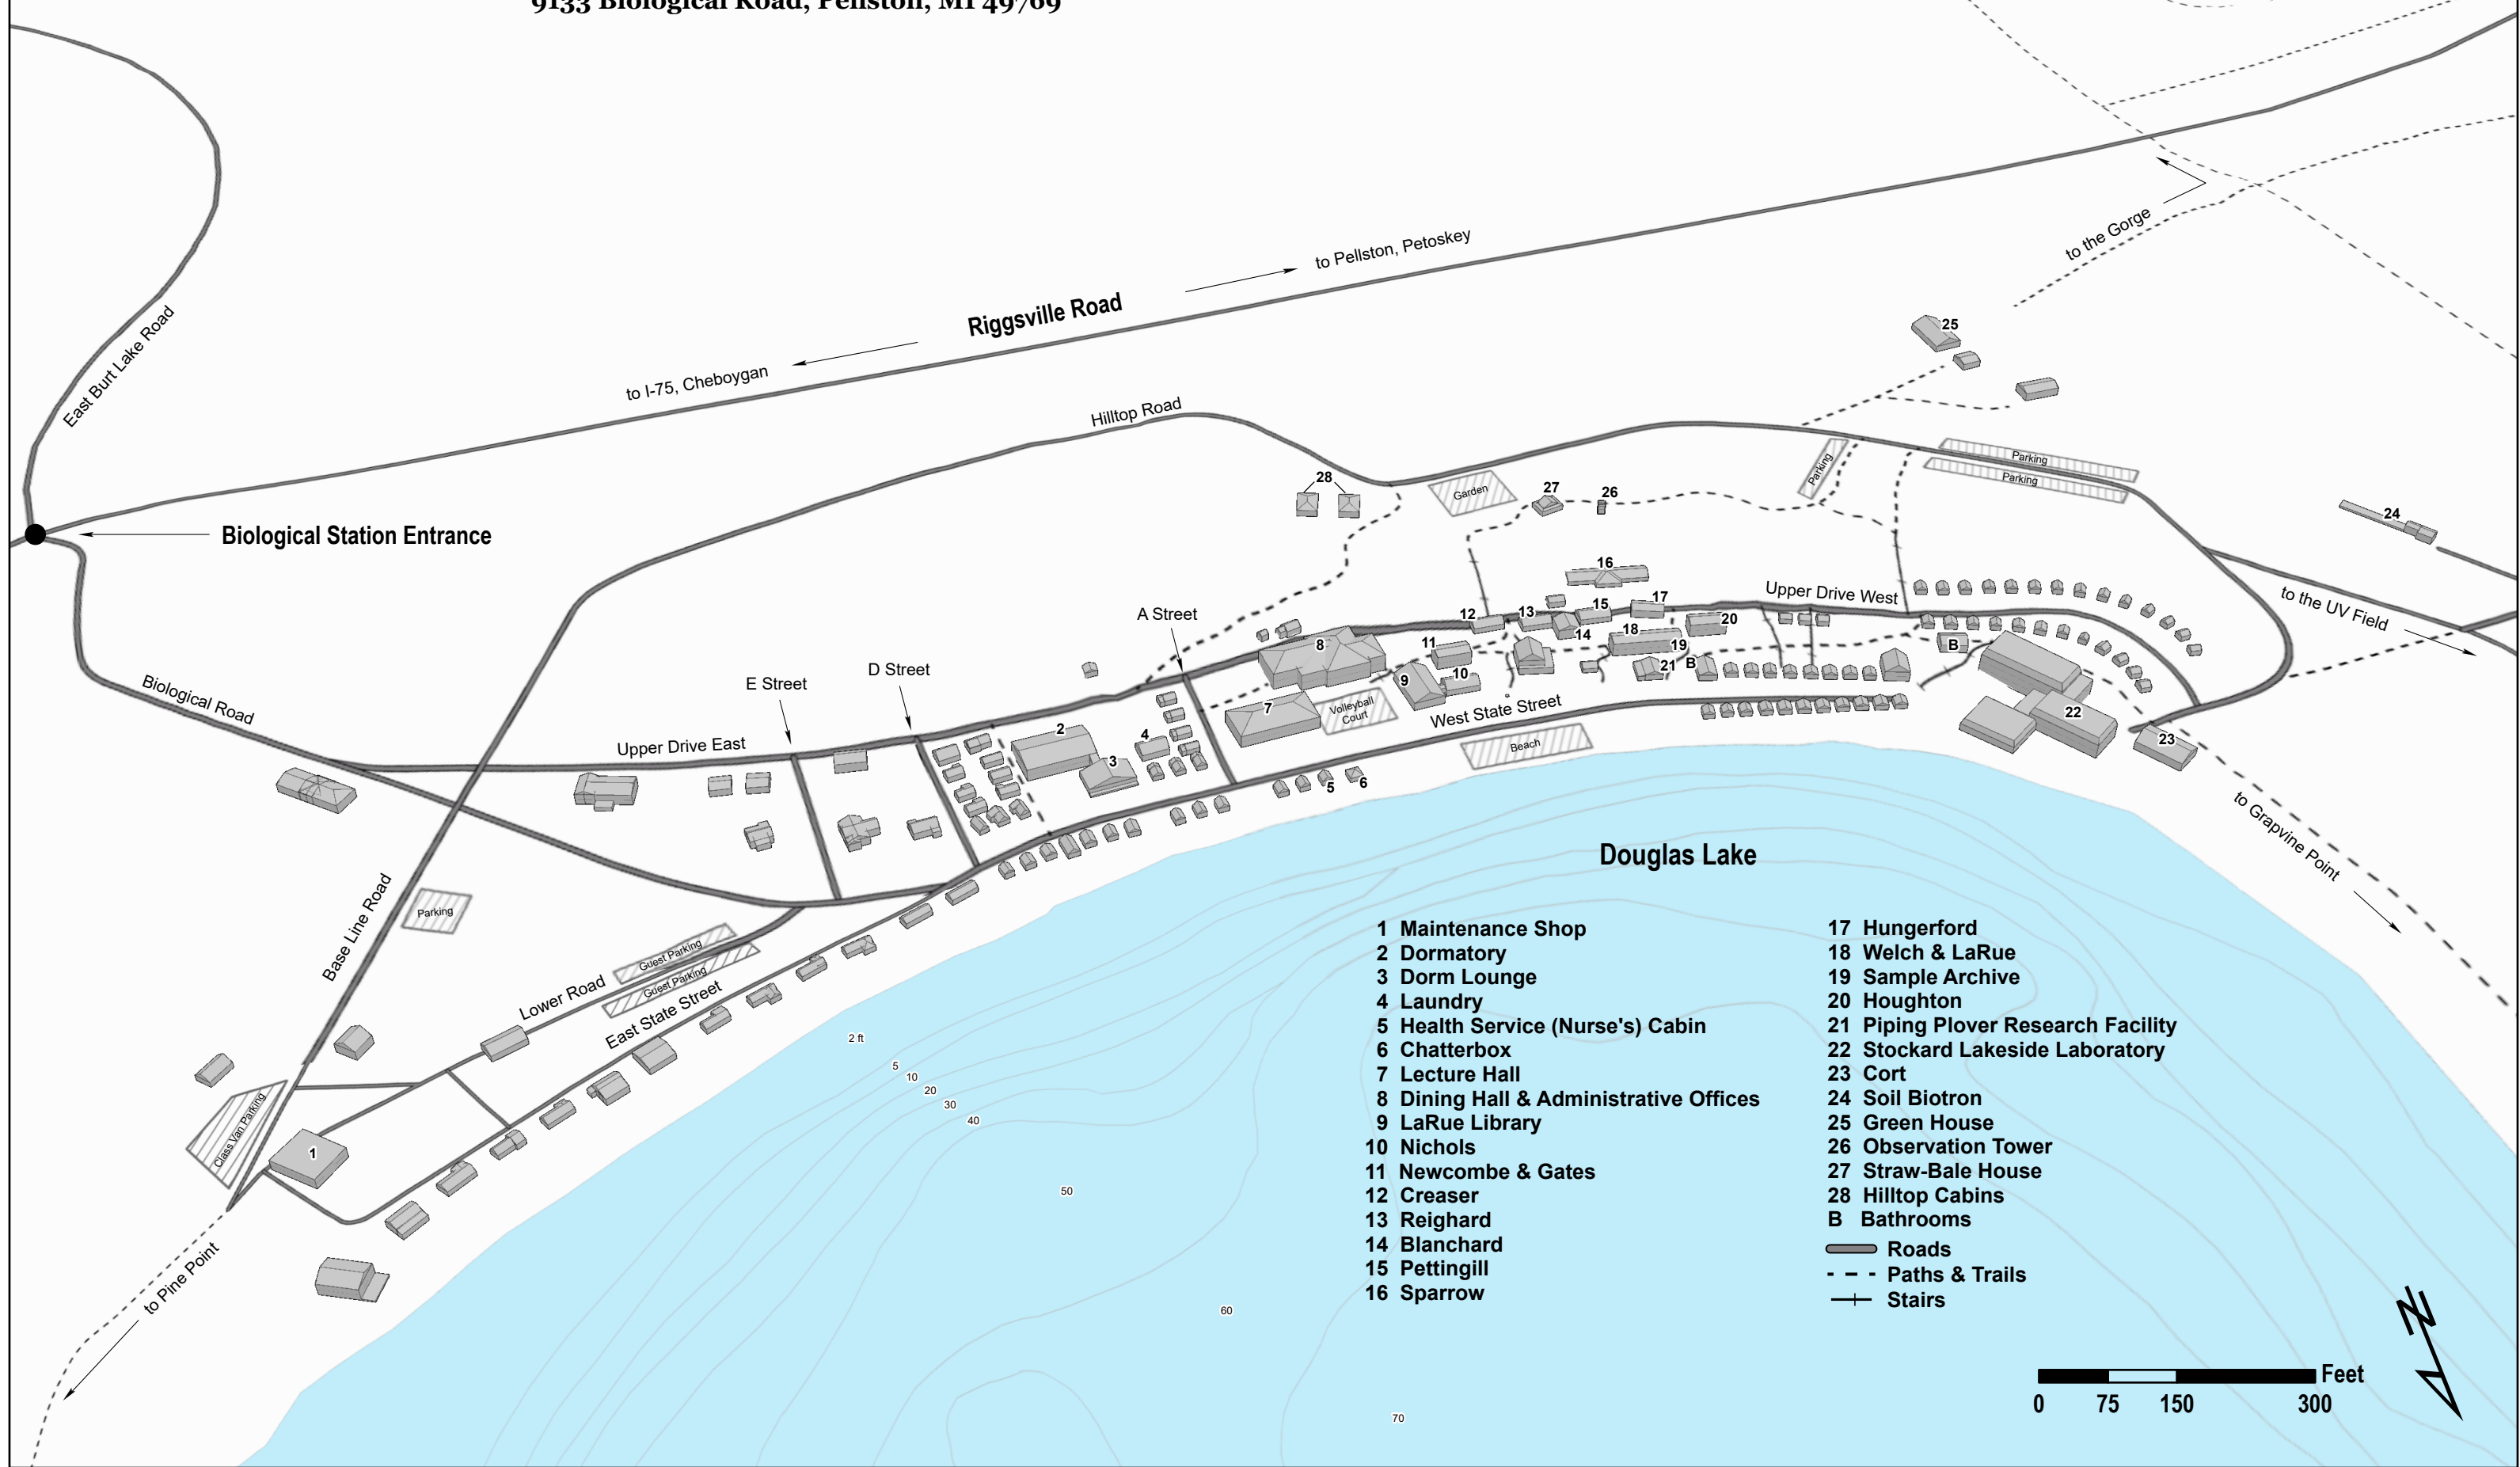

University of Michigan Biological Station Campus

9133 Biological Road, Pellston, MI 49769

trails in the Gorge, to Carp Creek

- | | |
|--|------------------------------------|
| 1 Maintenance Shop | 17 Hungerford |
| 2 Dormitory | 18 Welch & LaRue |
| 3 Dorm Lounge | 19 Sample Archive |
| 4 Laundry | 20 Houghton |
| 5 Health Service (Nurse's) Cabin | 21 Piping Plover Research Facility |
| 6 Chatterbox | 22 Stockard Lakeside Laboratory |
| 7 Lecture Hall | 23 Cort |
| 8 Dining Hall & Administrative Offices | 24 Soil Biotron |
| 9 LaRue Library | 25 Green House |
| 10 Nichols | 26 Observation Tower |
| 11 Newcombe & Gates | 27 Straw-Bale House |
| 12 Creaser | 28 Hilltop Cabins |
| 13 Reighard | B Bathrooms |
| 14 Blanchard | — Roads |
| 15 Pettingill | - - - Paths & Trails |
| 16 Sparrow | + Stairs |