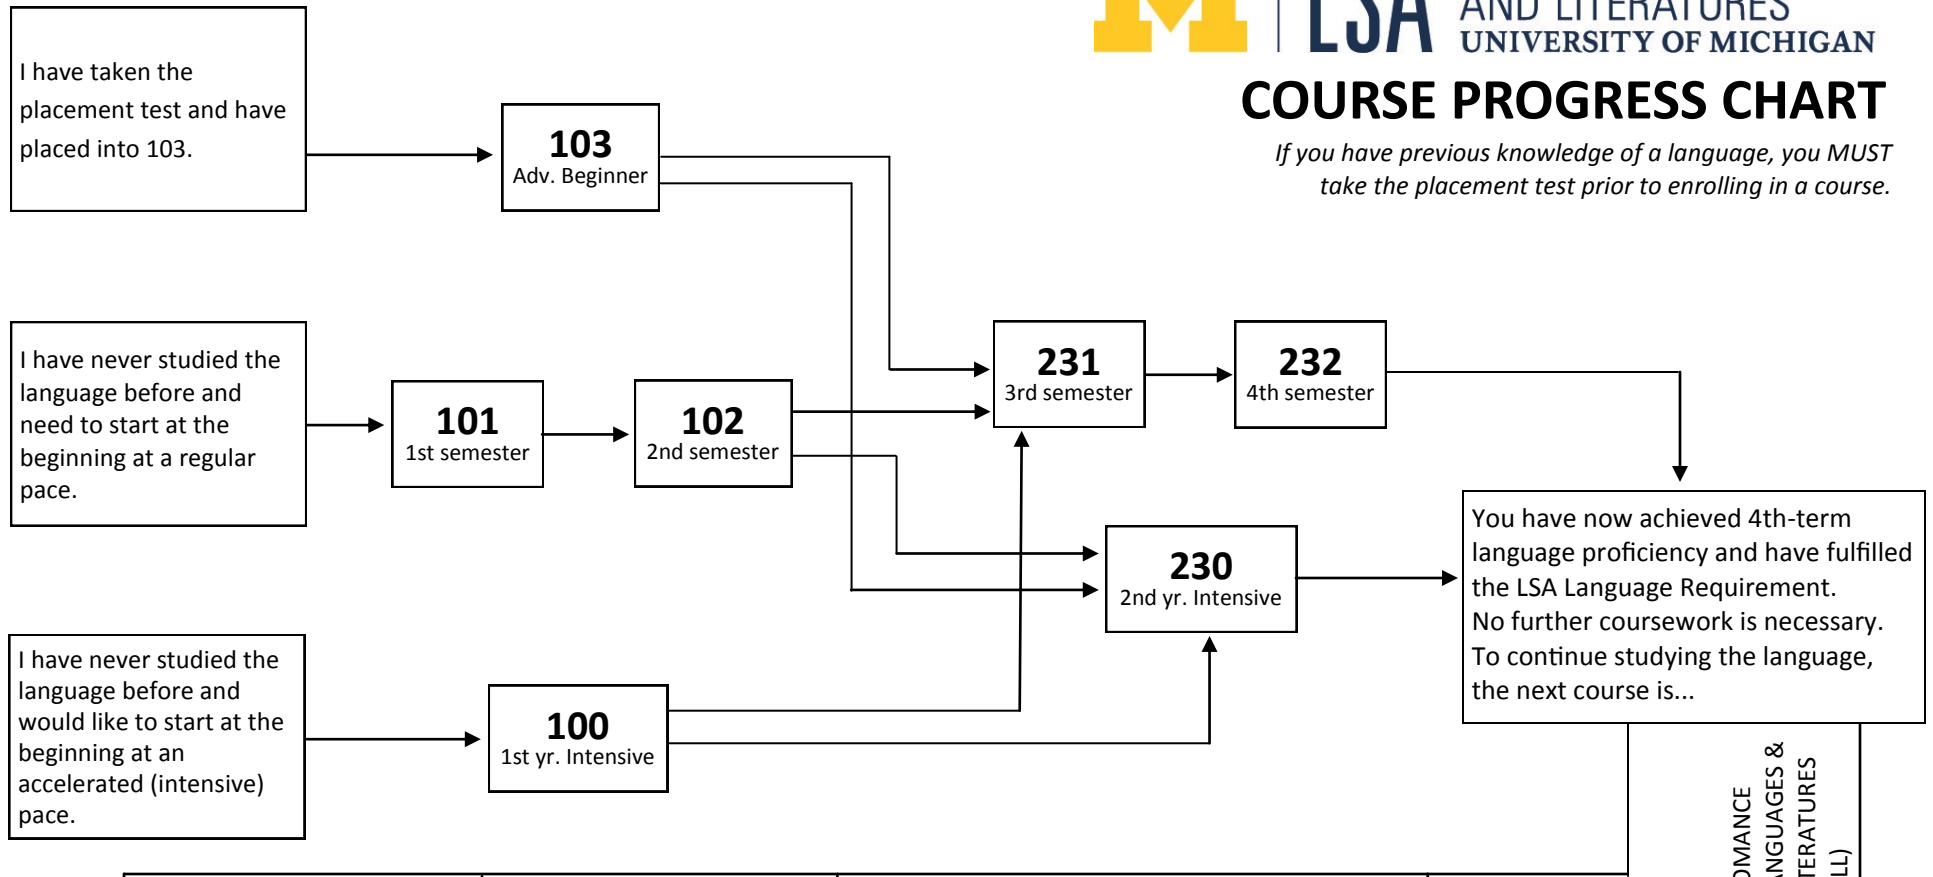

# COURSE PROGRESS CHART

*If you have previous knowledge of a language, you MUST take the placement test prior to enrolling in a course.*

ITALIAN

FRENCH

PORTUGUESE

PORTUGUESE

SPANISH

ROMANCE LANGUAGES & LITERATURES (RLL)

If you have achieved 4th-term language proficiency, you have satisfied the prerequisite for study in Italian.

French 235

If you have achieved 4th-term language proficiency, you have satisfied the prerequisite for study in Portuguese.